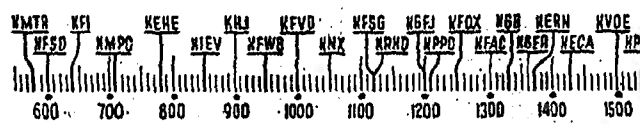

YOUR RADIO Today

[The information contained in the following schedule of radio programs is furnished by the stations broadcasting the programs, and The Times should not be considered responsible for errors in announcements due to failure of stations to advise of daily changes.—Ed.]

Before 8 a.m.

KMTN—Calif. Theater, 5.
KFI—Off Record, 7; News, 7:15; (n Job, 7:30; Radio Review, Bernie Smith, 7:45.
KEHE—Volney James, 7, 1 hr.
KMPG—Musical Clock, 6 to 8.
KHH—Rise, Shine, O' News, 7:45.
KFVD—Stu Wilson, 6, 2 hrs.
KFVD—Spanish, 6; Jubilee, 7:15.
KXN—Salute, 6; News, 7:30; Sunrise, 7:45.
KRRD—Doug Douglas, 6; Doug Douglas, 6:45; News, 7:45.
KMPG—Concert, 6; News, 7; Chorus, 7:15; Sports, 7:30; Rhythm, 7:45.
KFVD—M Desperado, 6; News, 7:30; Musical, 7:40; About Time, 7:45.
KFI—Religion, 6; Pastor Reynolds, 7; Music, 7:30; News, 7:45.
KGER—Farm, 6:05; Musical Interlude, 6:20; Maurice Johnson, 6:30; Aubrey Lee, 7:16.
KICA—Story of Mo, 7; Josh Higgins, 7:15; Financial, 7:30; News, 7:45.
KVQE—Yawn Patrol, 7; News, 7:45.

8 to 9 a.m.

KMTN—Requests, 8:30; Music, 8:45.
KFI—Davidson, 8; News, 8:15; Optician, 8:30; Kilt Keene, 8:45.
KMPG—Unity Word, 8; News, 8:15; Vocal, 8:30.
KEHE—News, 8; Early Edition, 8:15; Music, 8:30.
KRRD—Sons Pioneers, 8; Haven of Rest, 8:15; Theater Club, 8:45.
KFWD—Melodies, 8, 1 hr.
KFVD—Jubilee (cont.) Dr. Reynolds, 8:45.
KXN—Music, 8; Elton Boy, 8:15; Russell Brown, 8:30; Rhythms, 8:45.
KRRD—Goodwill Chapel, 8; Employment, 8:30.
KFOA—Petite Musicale, 8; Music, 8:15; Health, 8:30; Arts, 8:45.
KFI—Music, 8, 1 hr.
KEHE—Rufus Goofus, 8; Mizpah, 8:15; Problem Hour, 8:45.
KRRD—Crosscut, 8:15; Gazette, 8:30; Originalities, 8:45.
KVQE—Sons Pioneers, 8; Rest Haven, 8:15; Woman's Page, 8:45.

9 to 10 a.m.

KMTN—Music, 9, 1 hr.
KFI—Curters of Elm St., 9; O'Neills, 9:15; Bridge Club, 9:30.
KMPG—Music, 9; Markets, 9:15; John McEwen, 9:30.
KEHE—Swing, 9; Dr. Reynolds, 9:15; Talk, 9:30; Music, 9:45.
KHH—Jean Abby, 9; Swing, 9:15; Norma Young, 9:30.
KFWD—Concert, 9; Dr. Reynolds, 9:15; Kelly Keene, 9:30; Music, 9:45.
KFVD—Music, Dr. News, 9:15; Dr. Richardson, 9:30; Music, 9:45.
KXN—Mary M. McBride, 9; Nancy James, 9:15; Helen Trent, 9:30; Gai Sunday, 9:45.
KRRD—Records, 9; Govt. Weather Bureau, 9:15; Records, 9:40.
KFI—Melodies, 9; Health Talk, 9:15; Music, 9:30; News, 9:45.
KFOA—Meditation, 9; Dr. McCoy, 9:15; Time, 9:30; Women in News, 9:45.
KFI—News, 9; Kiddoilers, 9:15; Fun, 9:30.
KVQE—Katy on Keys, 9; Organ, 9:15; News, 9:30; Trio, 9:45.

10 to 11 a.m.